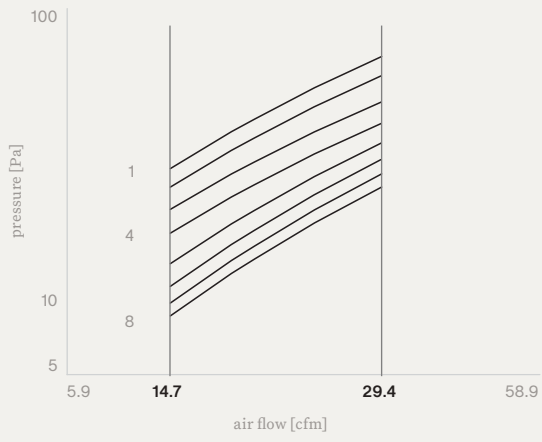

air extraction