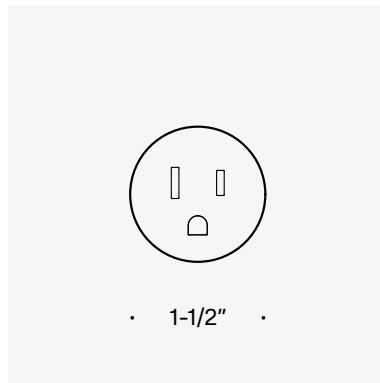

unifit | cover plate

compatibility	unifit wired	unifit wireless
finish	black	white
	clay	sand
variants	15A - 125V	20A - 125V
price	$9