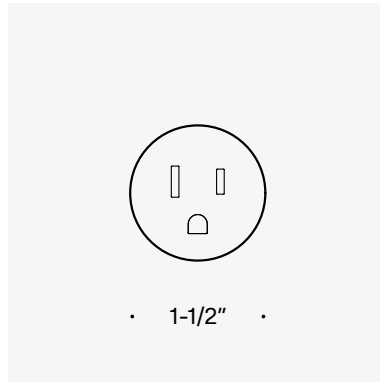

Unifit series.

Adjusts to different plate thicknesses.

Fits in drywall, without mudding.

Wired or wireless. The choice is yours.

Always removable, without tool.

Unifit series.

unifit wireless | electrical outlet

application	drywall, wood and stone	
cabling	screw terminals, junction box required	
amperage	15/20A - 125V	
cut-out	1-3/8" hole	
panel thickness	1/4 to 1-3/8" (adjustable lugs)	
cover plate	required, not included	
price	\$79	

unifit wired | electrical outlet

application	drywall, wood and stone	
cabling	incl. 5ft. cable + NEMA 5-15 plug	
amperage	15A - 125V	
cut-out	1-3/8" hole	
panel thickness	1/4 to 1-3/8" (adjustable lugs)	
cover plate	required, not included	
price	\$99	