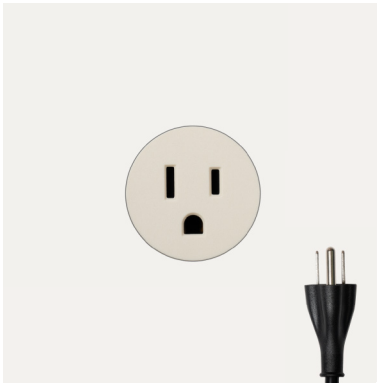

Unifit series.

Adjusts to different plate thicknesses.

Fits in drywall, without mudding.

Wired or wireless. The choice is yours.

Always removable, without tool.

Unifit series.

unifit wireless | electrical outlet

application	drywall, wood and stone	
cabling	screw terminals, junction box required	
amperage	15/20A - 125V	
cut-out	1-3/8" hole	
panel thickness	1/4 to 1-3/8" (adjustable lugs)	
cover plate	required, not included	
price	\$79	

unifit wired | electrical outlet

application	drywall, wood and stone	
cabling	incl. 5ft. cable + NEMA 5-15 plug	
amperage	15A - 125V	
cut-out	1-3/8" hole	
panel thickness	1/4 to 1-3/8" (adjustable lugs)	
cover plate	required, not included	
price	\$99	

unifit | cover plate

compatibility	unifit wired	unifit wireless
finish	black	white
	clay	sand
variants	15A - 125V	20A - 125V
price	\$9	

small trim ring | optional

application	drywall, wood and stone		
thickness	5/32"		
compatibility	unifit wired	unifit wireless	
finish	brushed steel	brushed brass	
		brushed bronze	brushed gunmetal
variants	single	double	triple
price	\$29	\$49	\$69