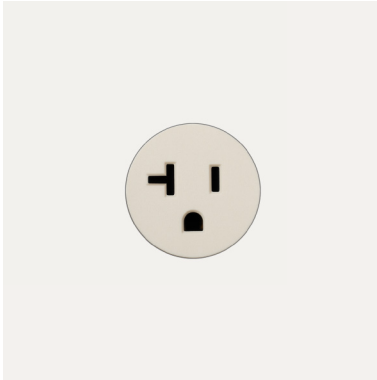

Unifit series.

Adjusts to different plate thicknesses.

Fits in drywall, without mudding.

Wired or wireless. The choice is yours.

Always removable, without tool.

Unifit series.

unifit wireless | electrical outlet

application	drywall, wood and stone	
cabling	screw terminals, junction box required	
amperage	15/20A - 125V	
cut-out	1-3/8" hole	
panel thickness	1/4 to 1-3/8" (adjustable lugs)	
cover plate	required, not included	
price	\$79	

unifit wired | electrical outlet

application	drywall, wood and stone	
cabling	incl. 5ft. cable + NEMA 5-15 plug	
amperage	15A - 125V	
cut-out	1-3/8" hole	
panel thickness	1/4 to 1-3/8" (adjustable lugs)	
cover plate	required, not included	
price	\$99	