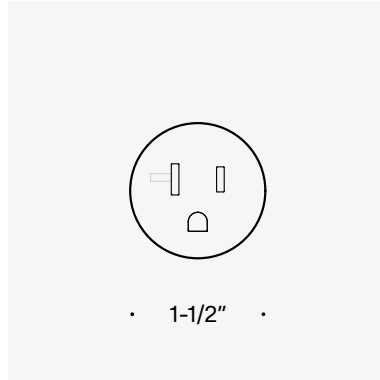

Unifit series.

Adjusts to different plate thicknesses.

Fits in drywall, without mudding.

Wired or wireless. The choice is yours.

Always removable, without tool.

Unifit series.

unifit wireless | electrical outlet

application	drywall, wood and stone	
cabling	screw terminals, junction box required	
amperage	15/20A - 125V	
cut-out	1-3/8" hole	
panel thickness	1/4 to 1-3/8" (adjustable lugs)	
cover plate	required, not included	
price	\$79	

unifit wired | electrical outlet

application	drywall, wood and stone	
cabling	incl. 5ft. cable + NEMA 5-15 plug	
amperage	15A - 125V	
cut-out	1-3/8" hole	
panel thickness	1/4 to 1-3/8" (adjustable lugs)	
cover plate	required, not included	
price	\$99	