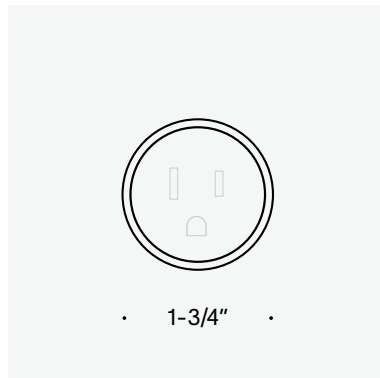

application	drywall, wood and stone	
cabling	screw terminals, junction box required	
amperage	15/20A - 125V	
cut-out	1-3/8" hole	
panel thickness	1/4 to 1-3/8" (adjustable lugs)	
cover plate	required, not included	
price	\$79	

unifit wired | electrical outlet

application	drywall, wood and stone	
cabling	incl. 5ft. cable + NEMA 5-15 plug	
amperage	15A - 125V	
cut-out	1-3/8" hole	
panel thickness	1/4 to 1-3/8" (adjustable lugs)	
cover plate	required, not included	
price	\$99	

unifit | cover plate

compatibility	unifit wired	unifit wireless
finish	black	white
	clay	sand
variants	15A - 125V	20A - 125V
price	\$9	

small trim ring | optional

application	drywall, wood and stone		
thickness	5/32"		
compatibility	unifit wired	unifit wireless	
finish	brushed steel	brushed brass	
		brushed bronze	brushed gunmetal
variants	single	double	triple
price	\$29	\$49	\$69