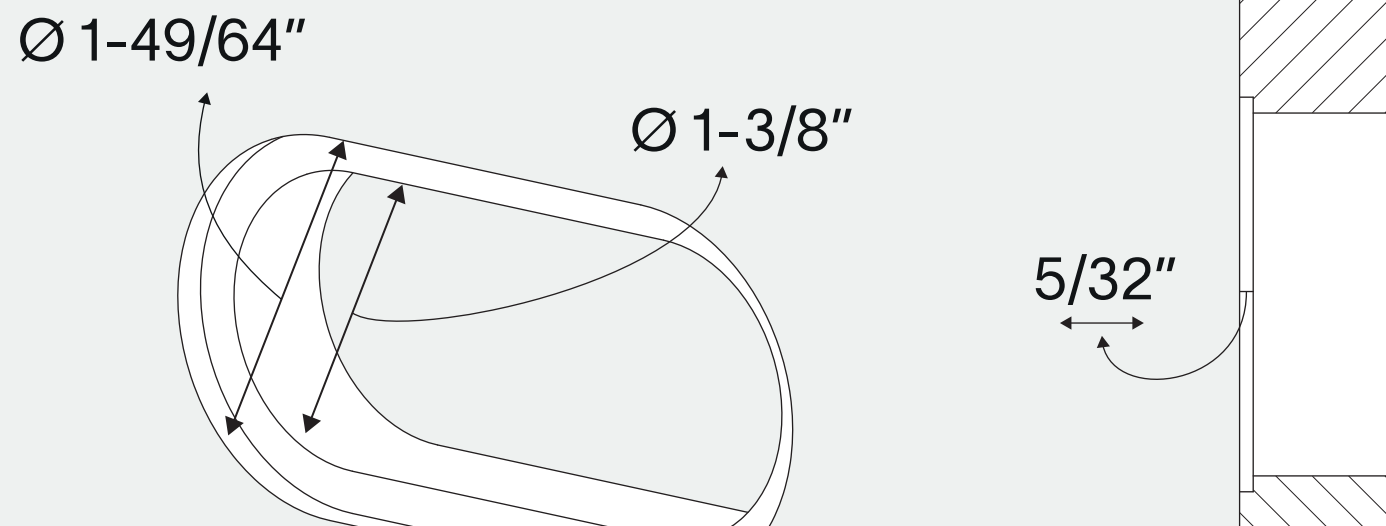

unifit small trim ring installation instruction

1

slide the small trim ring of choice over the outlet

technical details

single

optional flush mount countersink for wood and stone

double

optional flush mount countersink for wood and stone

triple

optional flush mount countersink for wood and stone

thank you for choosing prado