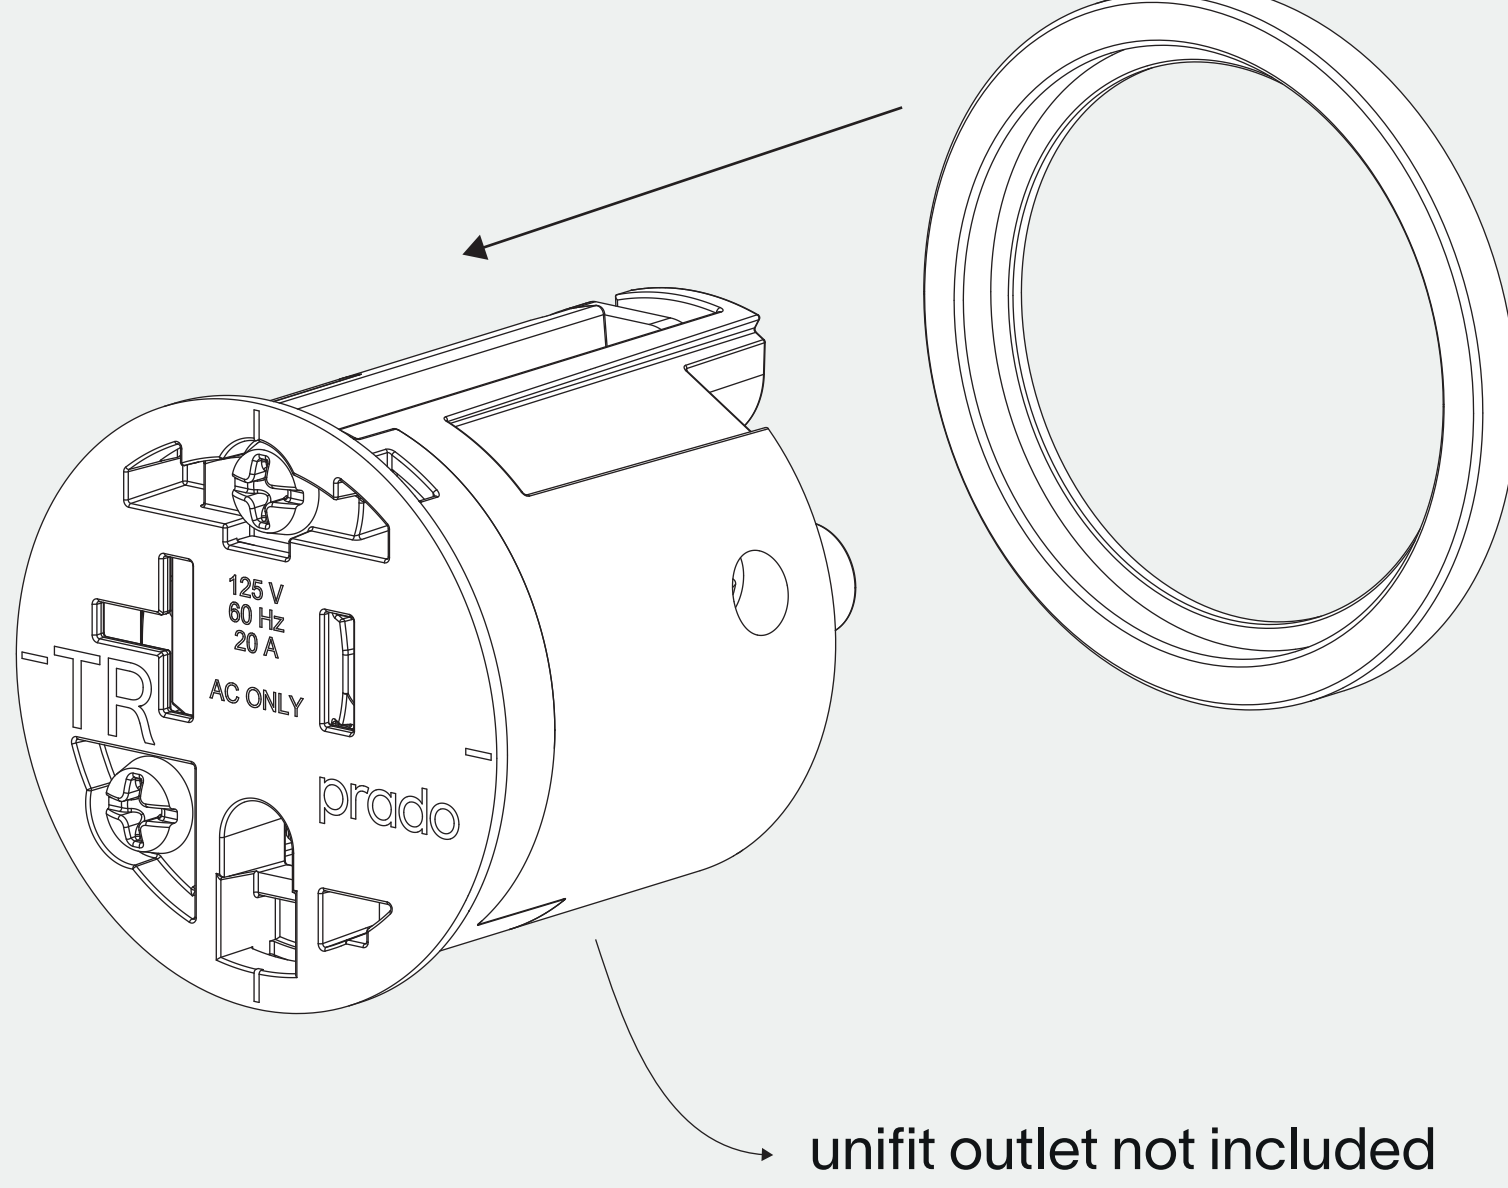

unifit small trim ring installation instruction

1

slide the small trim ring of choice over the outlet

technical details

single

optional flush mount countersink for wood and stone

double

optional flush mount countersink for wood and stone

triple

optional flush mount countersink for wood and stone

thank you for choosing prado