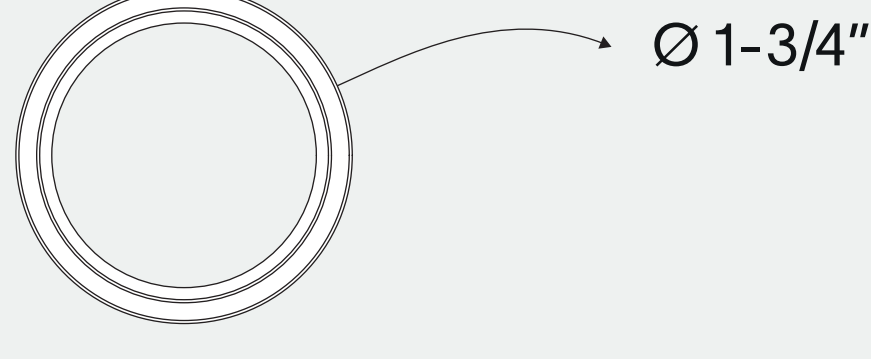

unifit small trim ring installation instruction

1

slide the small trim ring of choice over the outlet

technical details

single

optional flush mount countersink for wood and stone

double

optional flush mount countersink for wood and stone

triple

optional flush mount countersink for wood and stone

thank you for choosing prado