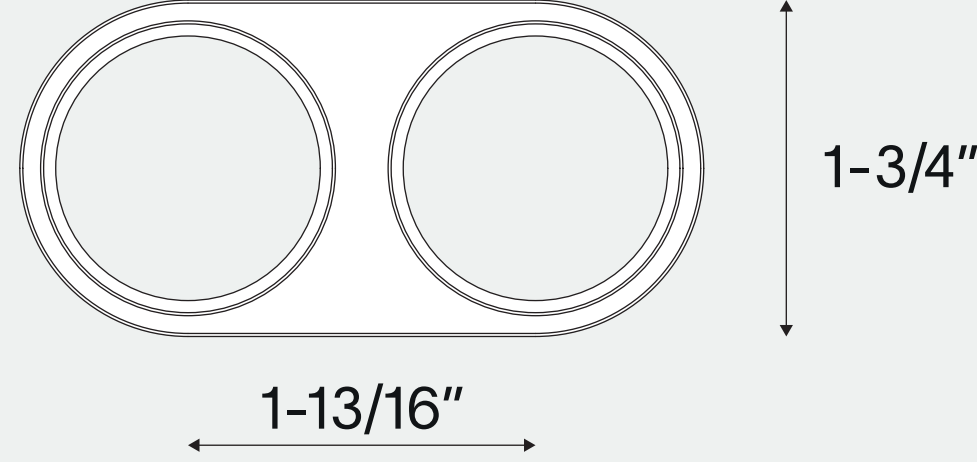

unifit small trim ring installation instruction

1

slide the small trim ring of choice over the outlet

technical details

single

optional flush mount countersink for wood and stone

double

optional flush mount countersink for wood and stone

triple

optional flush mount countersink for wood and stone

thank you for choosing prado