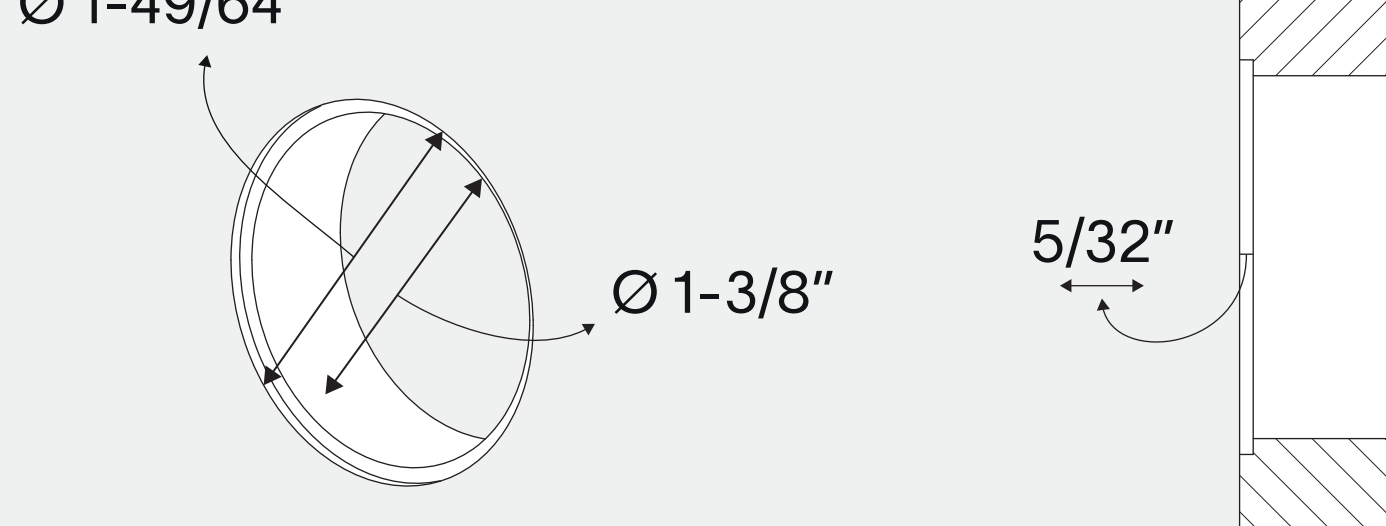

unifit small trim ring installation instruction

1

slide the small trim ring of choice over the outlet

technical details

single

optional flush mount countersink for wood and stone

double

optional flush mount countersink for wood and stone