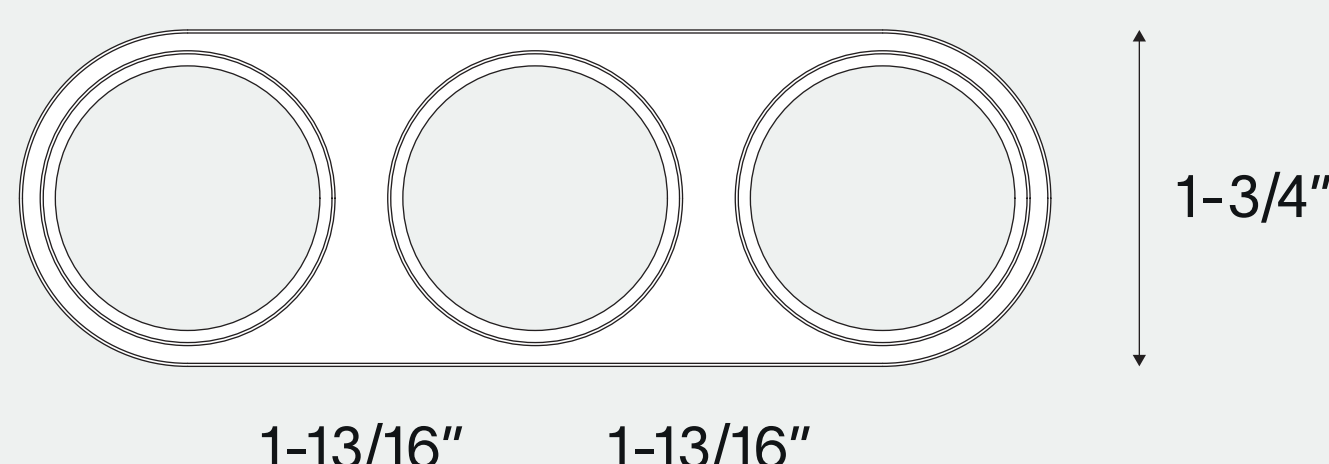

unifit small trim ring installation instruction

1

slide the small trim ring of choice over the outlet

technical details

single

optional flush mount countersink for wood and stone

double

optional flush mount countersink for wood and stone

triple

optional flush mount countersink for wood and stone

thank you for choosing prado