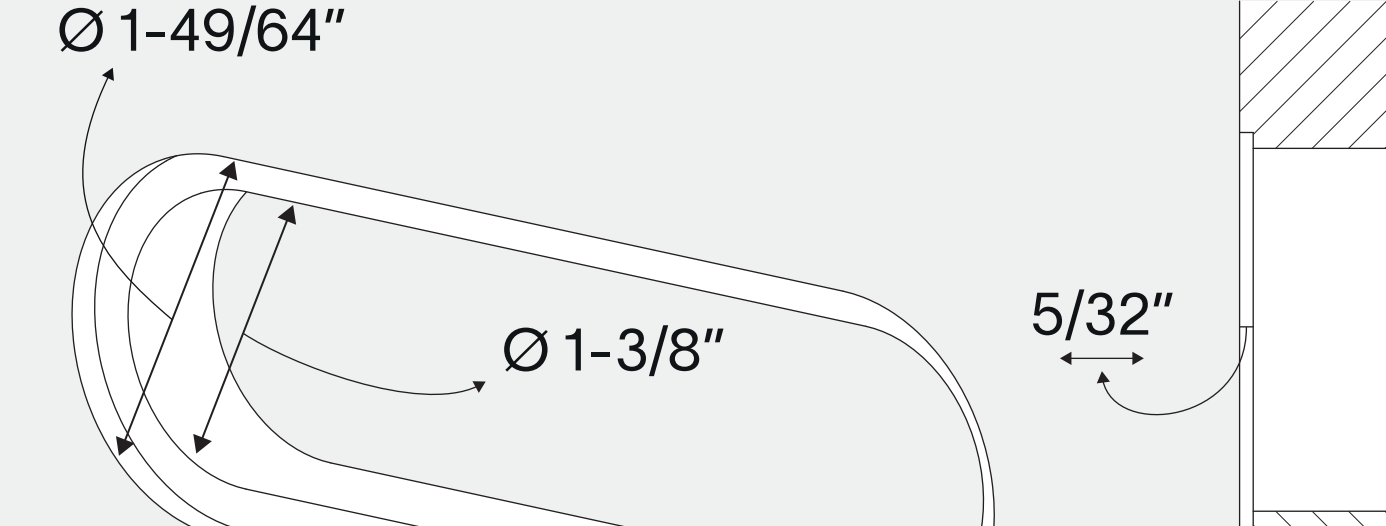

unifit small trim ring installation instruction

1

slide the small trim ring of choice over the outlet

technical details

single

optional flush mount countersink for wood and stone

double

optional flush mount countersink for wood and stone

triple

optional flush mount countersink for wood and stone

thank you for choosing prado